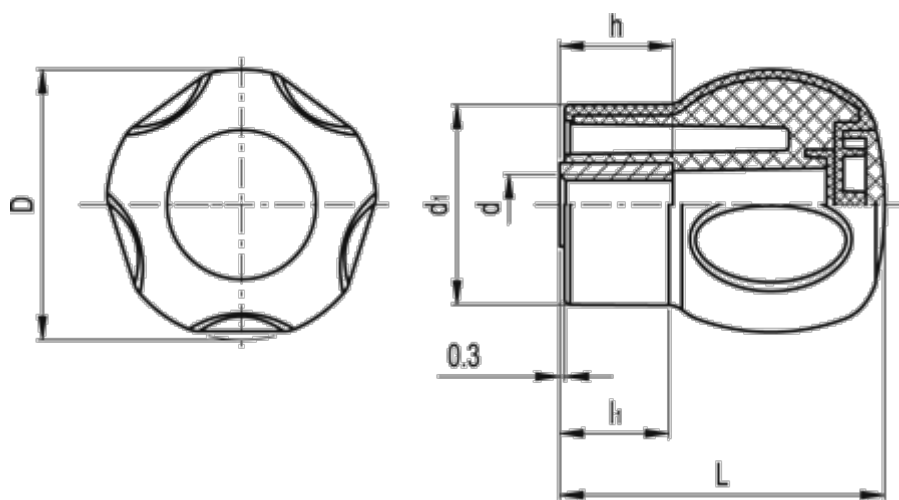

# Data Sheet

Article number: 23052452052

Description: E+G Handle  
EBK.50 B-M10-C-SOFT-C2 Orange

## Measures

D	= 50
d1	= 37
d 6H	= M10
h	= 20
L	= 60
l1	= 20
Weight (g)	= 82